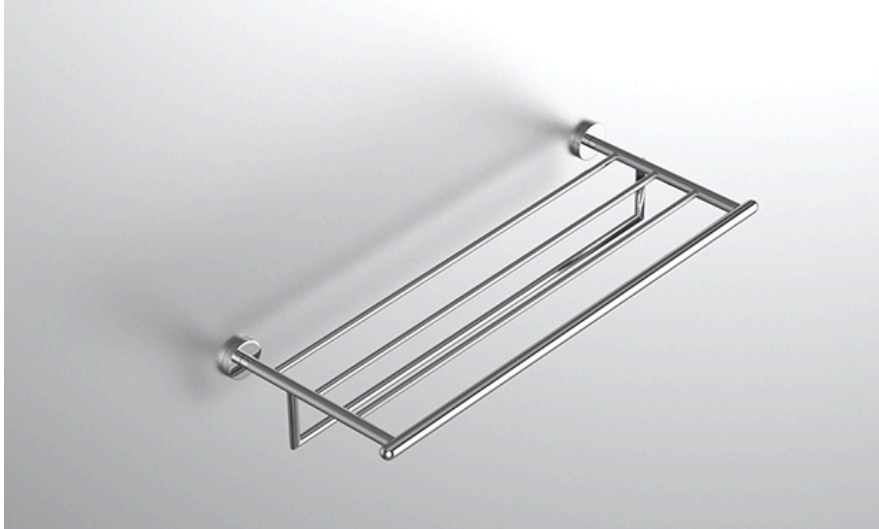

### FEATURES

- Premium 304 Grade Stainless Steel
- Solid Mount Construction
- Concealed Installation Hardware
- State of the art wall anchors included for installation on Dry wall or Tile.

### COLLECTION AIRE

TOWEL RACK WITH BAR

Model	Product	Finishes Available
AIR-TRKB24	Towel Rack With Bar	Multiple finishes available. Over 23 finishes to choose from.

FINISHES			
	Polished (-P)	Antique Copper (-ACOP)	Polished Gold (-PGLD)
	Brushed (-B)	Polished Brass (-PBRS)	Brushed Copper (-BCOP)
	Brushed Gold (-BGLD)	Matte White (-WHT)	Brushed Rose Gold (-BRGD)
	Matte Black (-BLK)	Brushed Modern Bronze (-BMBRZ)	Brushed Black (-BRBLK)
	Oil Rubbed Bronze (-ORB)	Glossy White (-GWHT)	Polished Black (-PBLK)
	Brushed Brass (-BBRS)	Polished Rose Gold (-PRGD)	Antique Nickel (-ANKL)
	Brushed Bronze (-BBRZ)	Unlacquered Brass (-UBRS)	Black Nickel (-NKBL)
	Antique Brass (-ABRS)	Polished Nickel (-PNKL)	

Dimensions in inches

FRONT

TOP

SIDE

NOTE: Dimensions subject to change without notice.